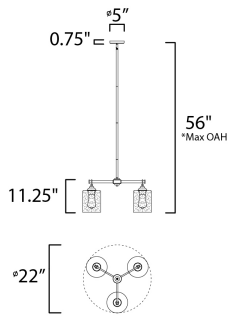

*max overall height

MEASUREMENTS

- DIMENSION : 22" L x 22" W x 11.25" H
- MAX OAH : 56" OAH
- CANOPY : 5" W x 0.75" H x 5" L
- HANGING WEIGHT : 10.12 lb

LAMPING

- INPUT VOLTAGE : 120V
- BULB : 3 x 60W Incandescent E26 Medium , 180W Total
- BULB INCLUDED : (Not Included)
- DIMMABLE : Yes